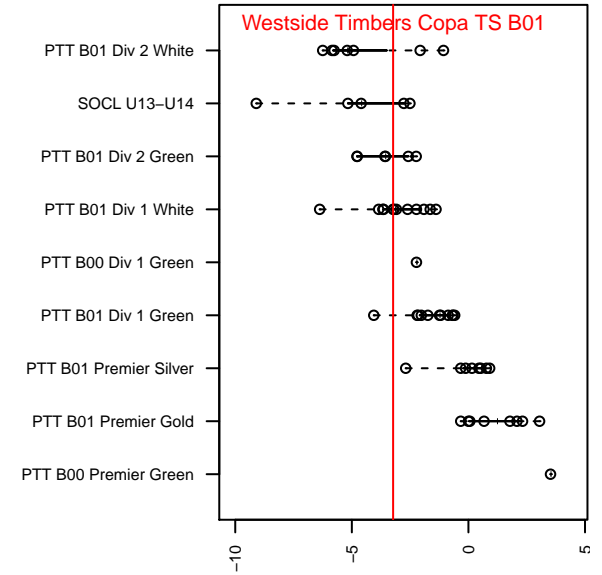

Westside Timbers Copa TS B01

Westside Timbers
 Beaverton, OR
 B01 total strength=926
 attack=1.73 defense=1.38
 fall league = PTT B01 Div 1 White
 spr league = Spr OYS B01 Div 1 White

alt names used:
 WT B01 Copa TS
 WT B01 Copa TS
 WT B01 Copa TS
 Westside Timbers B01 Copa TS
 Westside Timbers B01 Copa TS
 Westside Timbers B01 Copa TS

Venues played:
 2015 Capital Cup BU14 Silver
 2015 Beaverton Cup BU14 Bronze
 2015 Mt Hood Challenge U14
 2015 PTT B01 Division 1 White
 2015 OYS Presidents Cup B01
 2015 Spr OYS B01 Division 1 White

Westside Timbers Copa TS B01
 Dots are actual minus expected GF (blue circles) and GA (red triangles).
 Blue line is smoothed change in attack strength. Red is smoothed change in defense strength.

**attack and defense variance (black dot)
relative to other teams
and top 10 in region**

**attack and defense rating
relative to others at age
and all opponents in last 13 months**

Performance relative to 13 month average