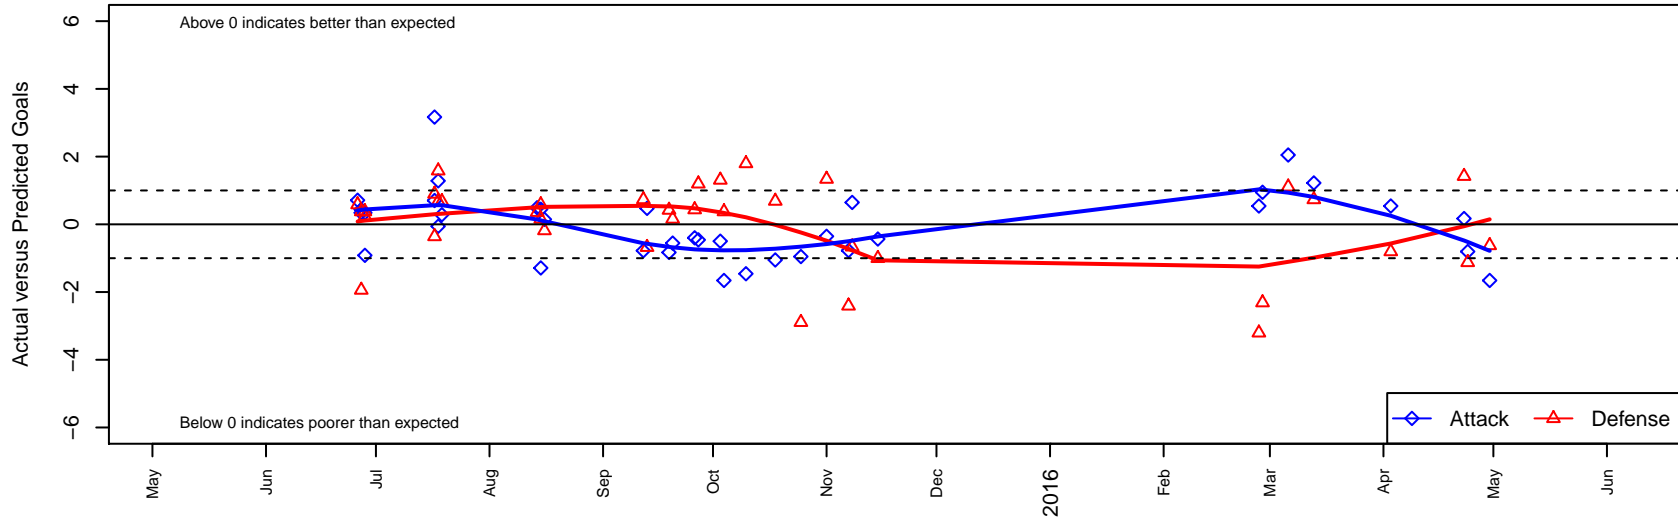

Westside Timbers Copa TS B01

Westside Timbers
 Beaverton, OR
 B01 total strength=926
 attack=1.73 defense=1.38
 fall league = PTT B01 Div 1 White
 spr league = Spr OYS B01 Div 1 White

alt names used:
 WT B01 Copa TS
 WT B01 Copa TS
 WT B01 Copa TS
 Westside Timbers B01 Copa TS
 Westside Timbers B01 Copa TS
 Westside Timbers B01 Copa TS

Venues played:
 2015 Capital Cup BU14 Silver
 2015 Beaverton Cup BU14 Bronze
 2015 Mt Hood Challenge U14
 2015 PTT B01 Division 1 White
 2015 OYS Presidents Cup B01
 2015 Spr OYS B01 Division 1 White

Westside Timbers Copa TS B01
 Dots are actual minus expected GF (blue circles) and GA (red triangles).
 Blue line is smoothed change in attack strength. Red is smoothed change in defense strength.

**attack and defense variance (black dot)
relative to other teams
and top 10 in region**

**attack and defense rating
relative to others at age
and all opponents in last 13 months**

Performance relative to 13 month average